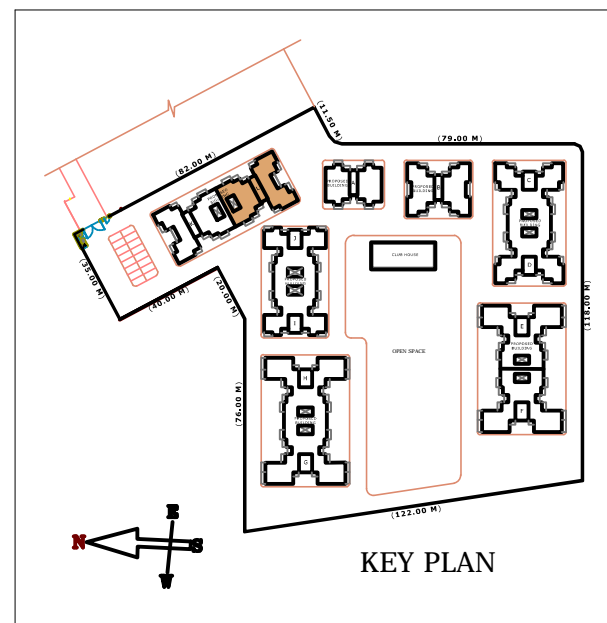

UPPER GROUND FLOOR PLAN  
BUILDING KL - PART L

KEY PLAN

VISION 'DREAM CITY'

ARCHITECTS  
SUNIL M SARDESSAI & ASSOCIATES  
'MANOHAR' : OPP. TALEIGAO COMMUNITY HALL  
TALEIGAO; PH: (0832)- 2453590