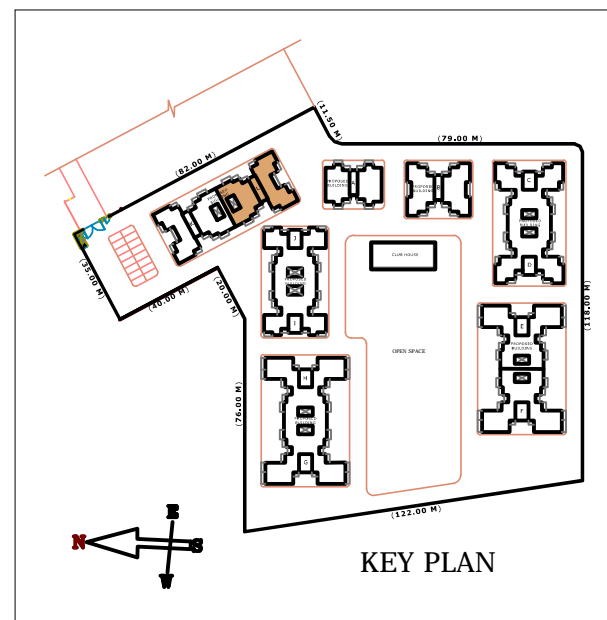

FIRST FLOOR PLAN  
BUILDING KL - PART L

KEY PLAN

VISION 'DREAM CITY'

ARCHITECTS  
SUNIL M SARDESSAI & ASSOCIATES  
'MANOHAR' : OPP. TALEIGAO COMMUNITY HALL  
TALEIGAO; PH: (0832)- 2453590